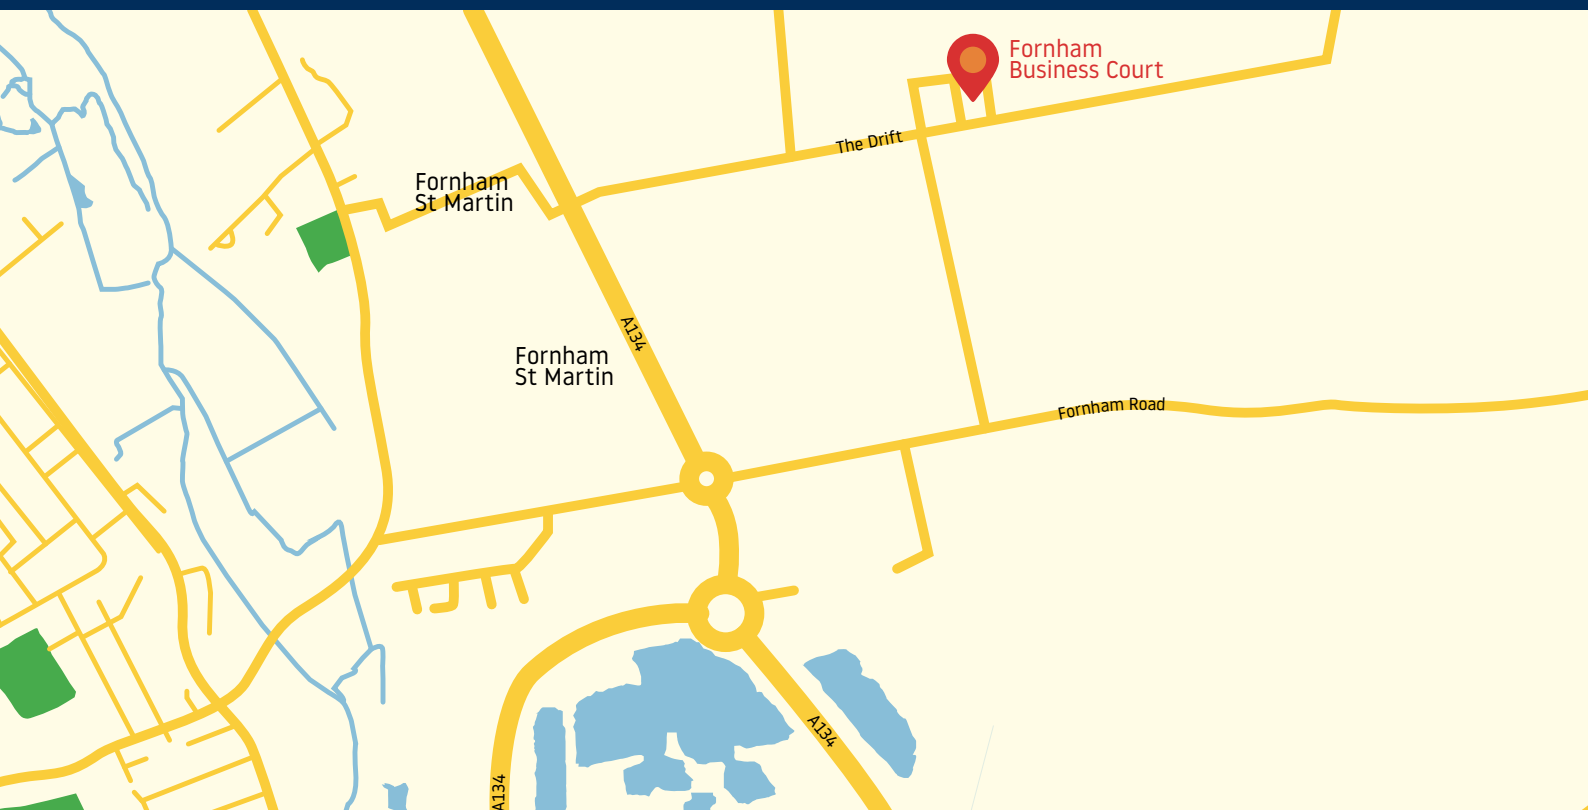

Our Bury St Edmunds specialists are located on Fornham Business Court and provide accountancy, audits, tax, corporate finance and insurance services for individuals and businesses.

HOW TO FIND US

Leaving the A14 at J43 (Tesco's) take the A134 north. At the first roundabout turn left, at the next roundabout turn right and the entrance to Fornham Business Court is 600 metres on the left-hand side.

Follow the signage past the gravel car park, past the Folk cafe on your right hand side, and our office is immediately on your left. Parking is sign posted opposite reception.

Parking

Free parking is available at our Bury St Edmunds office.

Bury St Edmunds Office Address

The Long Barn
Fornham Business Court
Fornham St Martin
Bury St Edmunds
Suffolk
IP31 1SL

01284 412690

hello@scruttonbland.co.uk

@scruttonbland